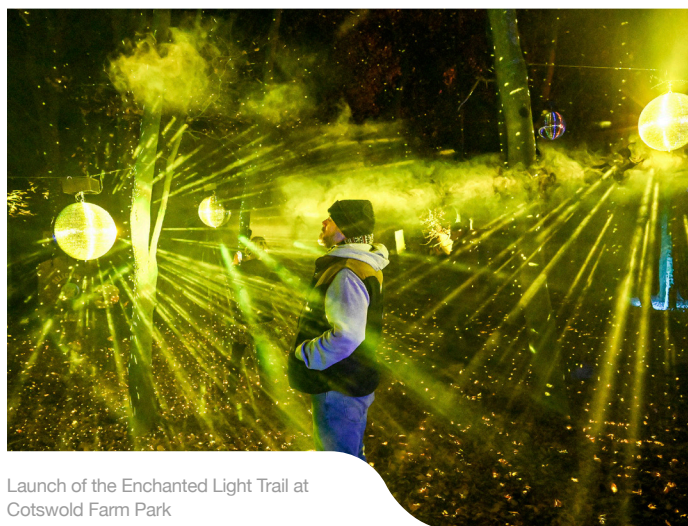

Emma faced the youth of Walsall's Blakenall Heath area who tear pigeons to pieces

Emma Trimble

Photographer | Birmingham

Emma has been a press photographer for over twenty years and racked up considerable experience covering breaking news stories alongside an array of commissions at home and abroad. Consistently building her contacts and adding to her skill set, Emma strives to produce quality video content, still images and bird's eye views with her drone, evidenced in her work. A passionate photographer who's natural with people, Emma makes a lasting impression on those she works with.

EXPERTISE

Local knowledge

Charismatic charmer

Highly versatile

HONORS AND AWARDS

- British Press Photographers' Association Assignment Exhibition 2024

Launch of the Enchanted Light Trail at
Cotswold Farm Park

GEAR

- Nikon Z6II
- Speed light SB-800
- DJI Mini 3 Pro

“ I love how deliciously diverse the world can be and how people continue to amaze and intrigue me with their ingenuity, strength and humour.”

QSWNS